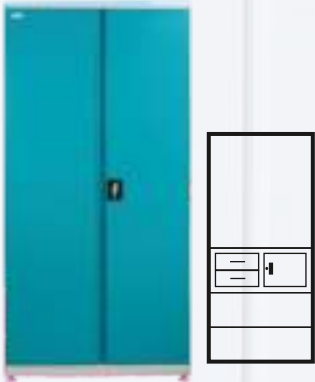

ONOMA

understanding your needs better...

- ✦ ANTI RUST TREATED
- POWDER COATED
- ISO 9001 : 2015

KLASSIC M1
H 198 x W 90 x D 56

KLASSIC
M2 | H 198 x W 90 x D 56
M2 42" | H 198 x W 107 x D 56

PRIDE
M1 | H 198 x W 90 x D 51
MV | H 182.5 x W 85.5 x D 51

ELEGANT M1
H 198 x W 90 x D 51

ELEGANT M2
H 198 x W 90 x D 51

HERCULEAN M2 42"
H 198 x W 107 x D 56
*additional colours available

HERCULES M1
H 198 x W 90 x D 51
*additional colours available

PRIDE JUMBO
H 221 x W 90 x D 51